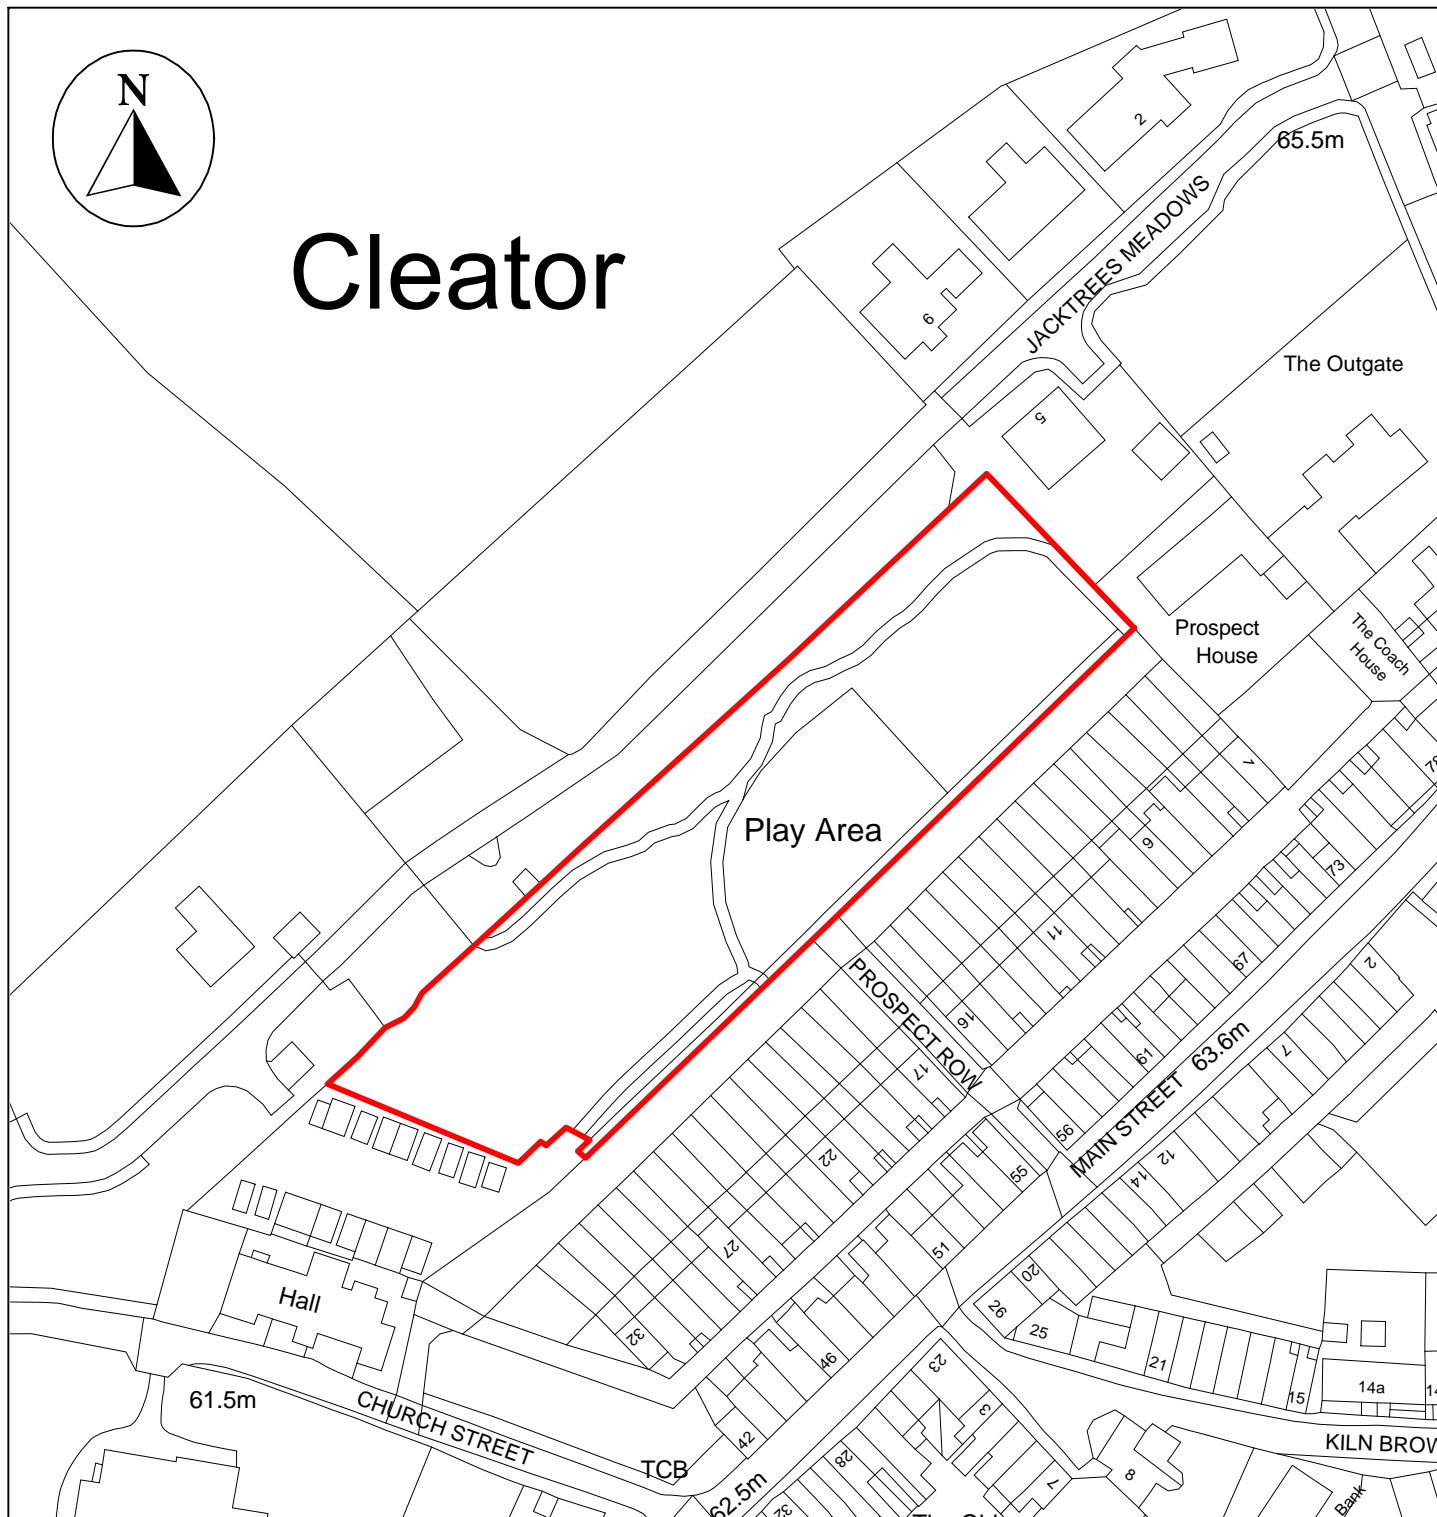

Public Space Protection Order Cumberland Council 2024

ANTI-SOCIAL BEHAVIOUR CRIME AND
POLICING ACT 2014

Land off Prospect Row, Cleator, CA23 3DE

Neighbourhoods
Education and Enforcement
Allerdale House
Workington
CA14 3YJ

Scale: 1 : 1,250
Date: February 2024

©crown copyright database rights 2024
ordnance survey AC0000861732